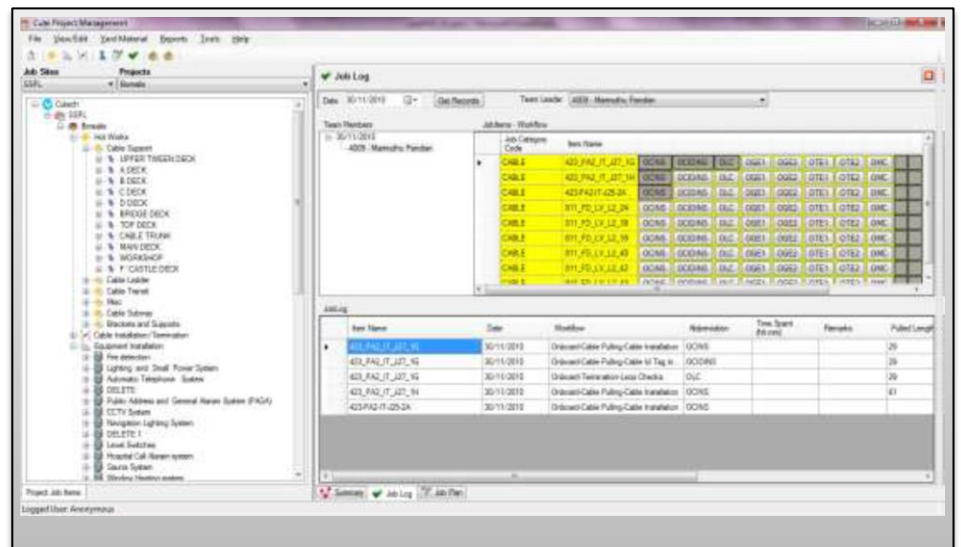

- ❖ Desktop based rich user interface solution
- ❖ Role based authorization and secure access
- ❖ Bar code ready reports