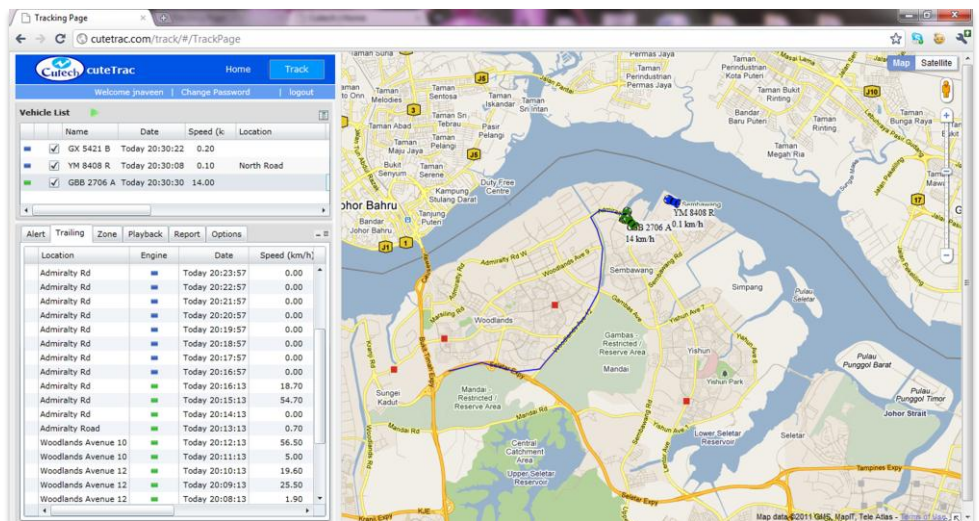

- Web based rich user interface solution
- Role based authorization and secure access
- Customizable based on client requirements