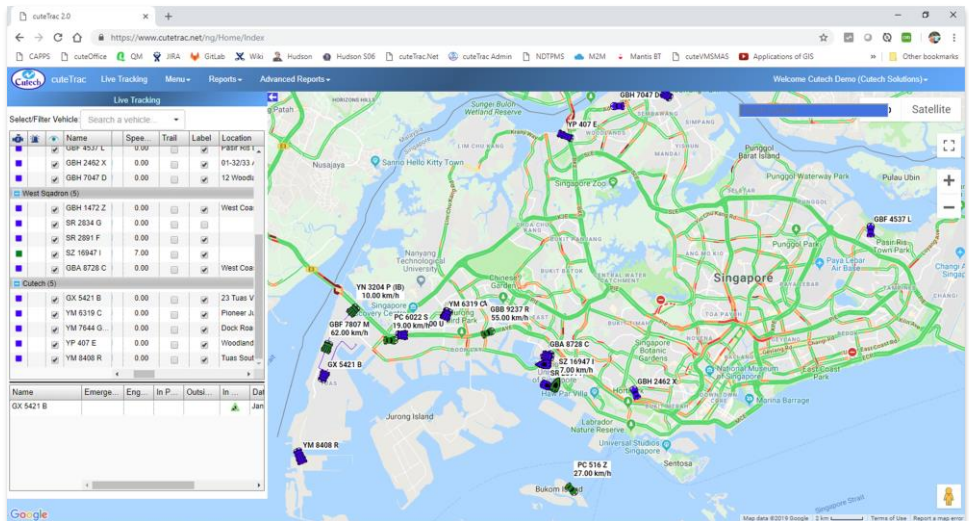

Always On Track

Monitor

- 24/7 location Information
- Ignition On/Off
- Travel speed

Alerts

- Over Speed
- Area Entry Alert
- Engine Idle

Reports

- Travel History
- Daily Mileage
- Monthly Mileage
- Utilization Graph
- Alert History

**Cutech Infocomm
Solutions Pte Ltd**

#03-18, Pioneer Junction
3 Soon Lee Street
Singapore 627606.
Phone: (65) 69042340
Mobile: (65) 96307615
enquiry@cutechgroup.com

Microsoft Partner

cuteTrac

cuteTrac is an advanced vehicle tracking solution that helps to manage your fleet operations in an efficient manner. It increases the productivity and results in tremendous cost savings.

- Reduces over-all cost of operations
- Track your vehicles precise locations at all the time
- Monitor the Engine on/off status and save fuel
- Speed limit saves life. No fines & ensures safety of drivers
- Keep away your vehicles entering from illegal areas
- Plan your fleet operations efficiently
- Email notifications
- Mobile App for iOS and Android
- Reports